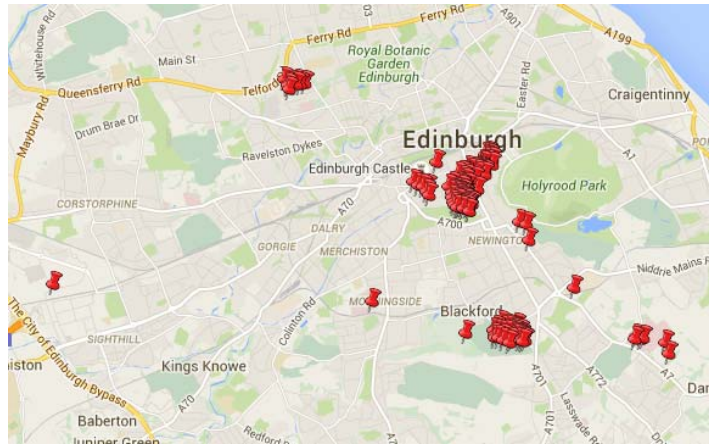

The University of Edinburgh

Waste at The University of Edinburgh

Kate Fitzpatrick, Waste Manager

Email: waste@ed.ac.uk

From this...

Recycling with the new bins At the University of Edinburgh

The University of Edinburgh's Recycling & Waste Management system is based on three streams of material - "Mixed Recyclables", "Paper" and "Landfill".